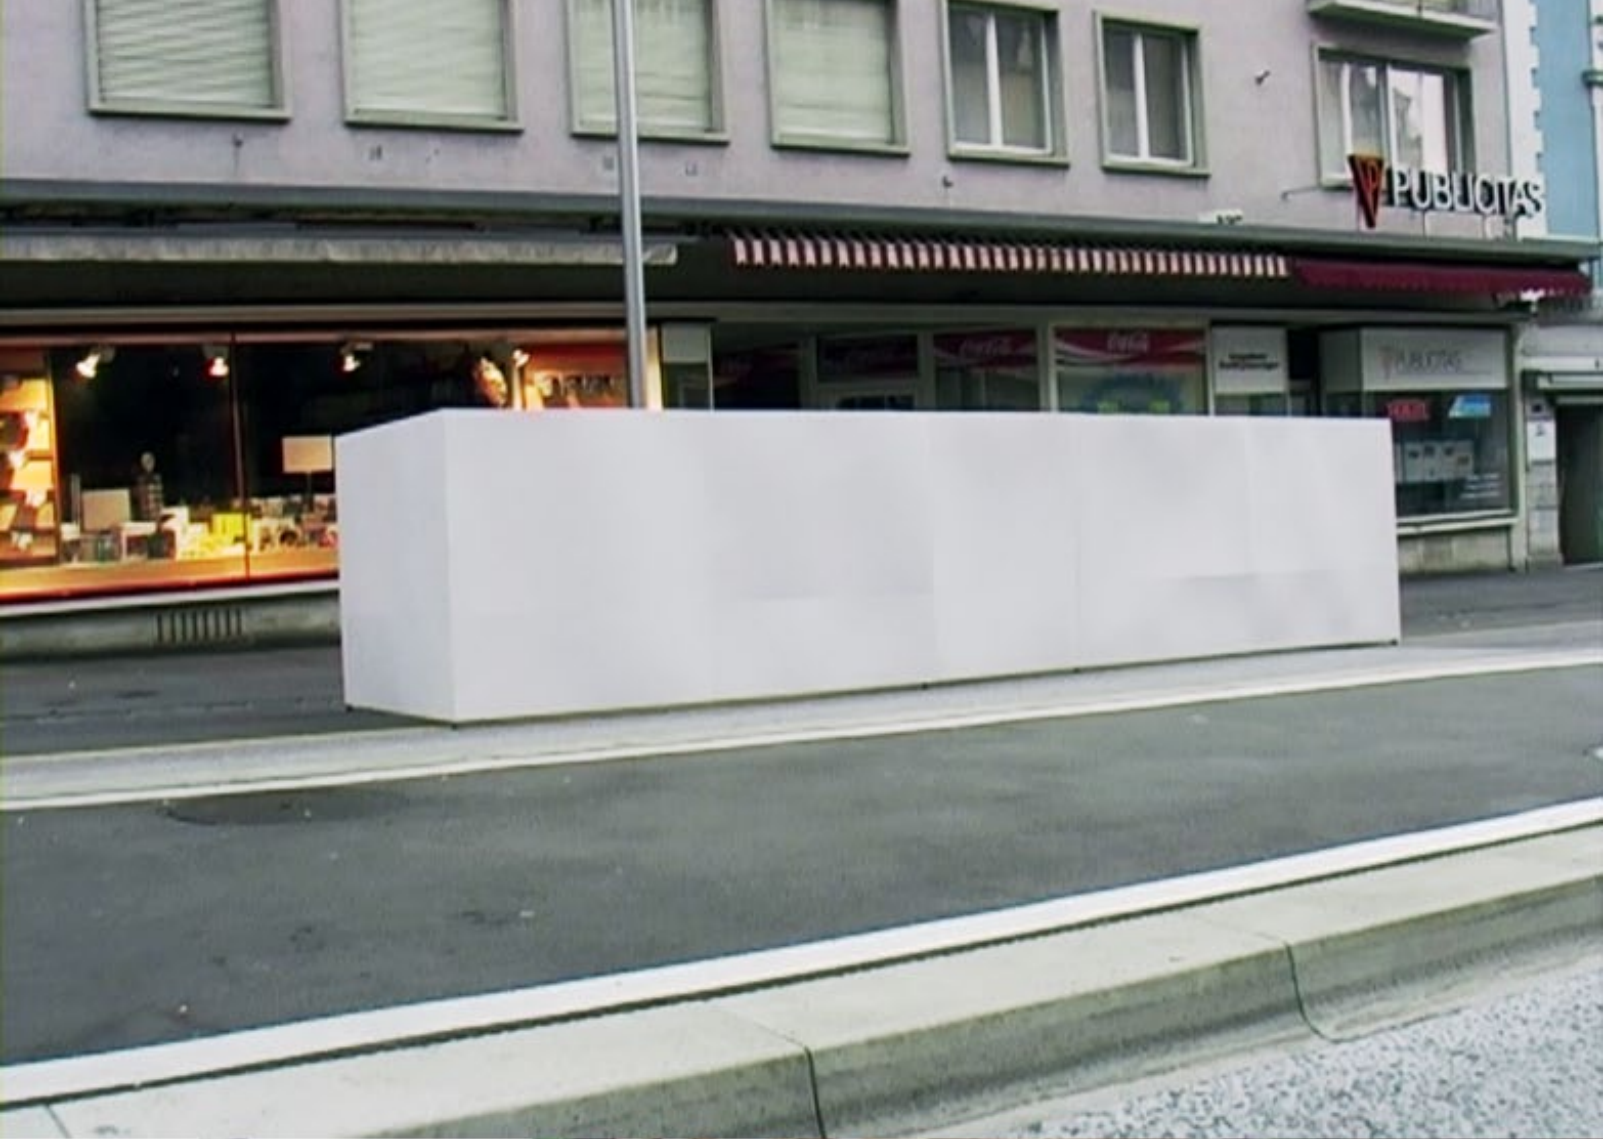

**ANYONE
ANYONE
VISITS THE
CLAY CLASS**

**DOOR
TO THE
CLAY CLASS**

GLASS TABLE ON A BOAT

P52

Handwritten signature or scribble, possibly containing the word "MAM" or similar characters, written in black ink on a white background.

APPEARANCE IN
SUPER SYSTEM

DEAD
ENDERS

DOUBLE SPRINGBOARD AND HANDRAILS

Sissy Circus

ÖFFNUNGSZEITEN
DO - SA 14 - 19 UHR
UND NACH VEREINBARUNG

GALERIE AXEL OBIGER

25

BERLIN
DIECK