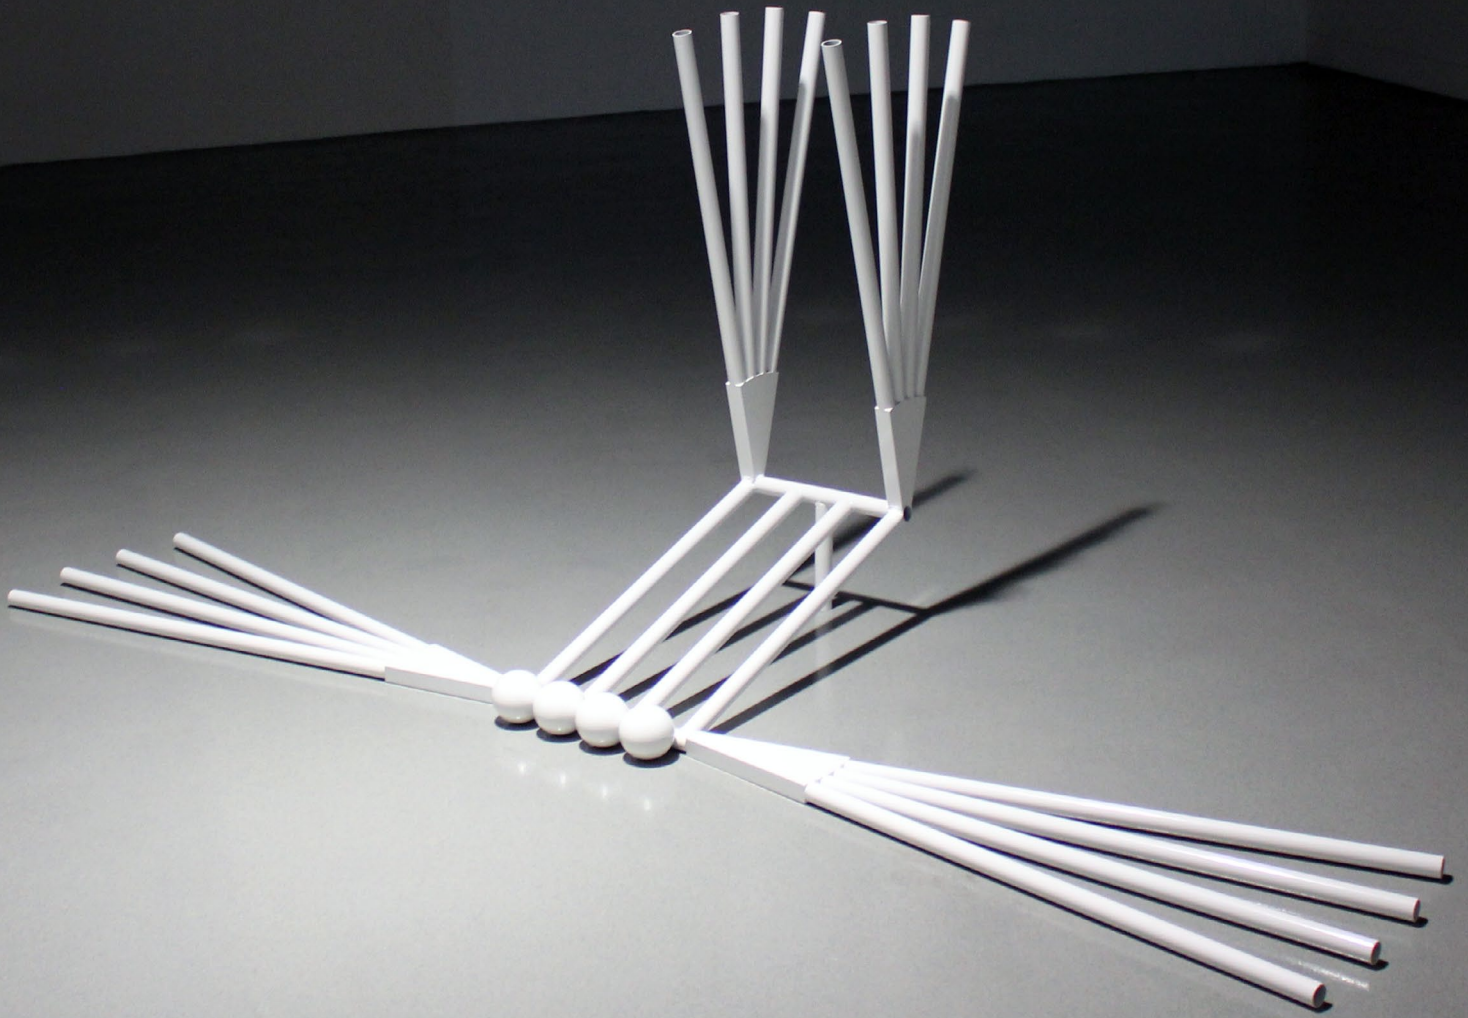

**ANYONE
ANYONE
VISITS THE
CLAY CLASS**

**DOOR
TO THE
CLAY CLASS**

GLASS TABLE ON A BOAT

P52

Handwritten signature or scribble, possibly containing the word "MAM" or similar characters, written in black ink on a white background.

Robert

APPEARANCE IN
SUPER SYSTEM

APPEA

FASHION
GOODS

KAYAK

RANCE IN SUPER SYSTEM

W
O
M
E
N

T
H
E
R
I
S
E
!

APPEARANCE IN
SUPER SYSTEM

DEAD
ENDERS

DOUBLE SPRINGBOARD AND HANDRAILS

Sissy Circus

ÖFFNUNGSZEITEN
DO - SA 14 - 19 UHR
UND NACH VEREINBARUNG

GALERIE AXEL OBIGER

25

BERLIN
DIECK