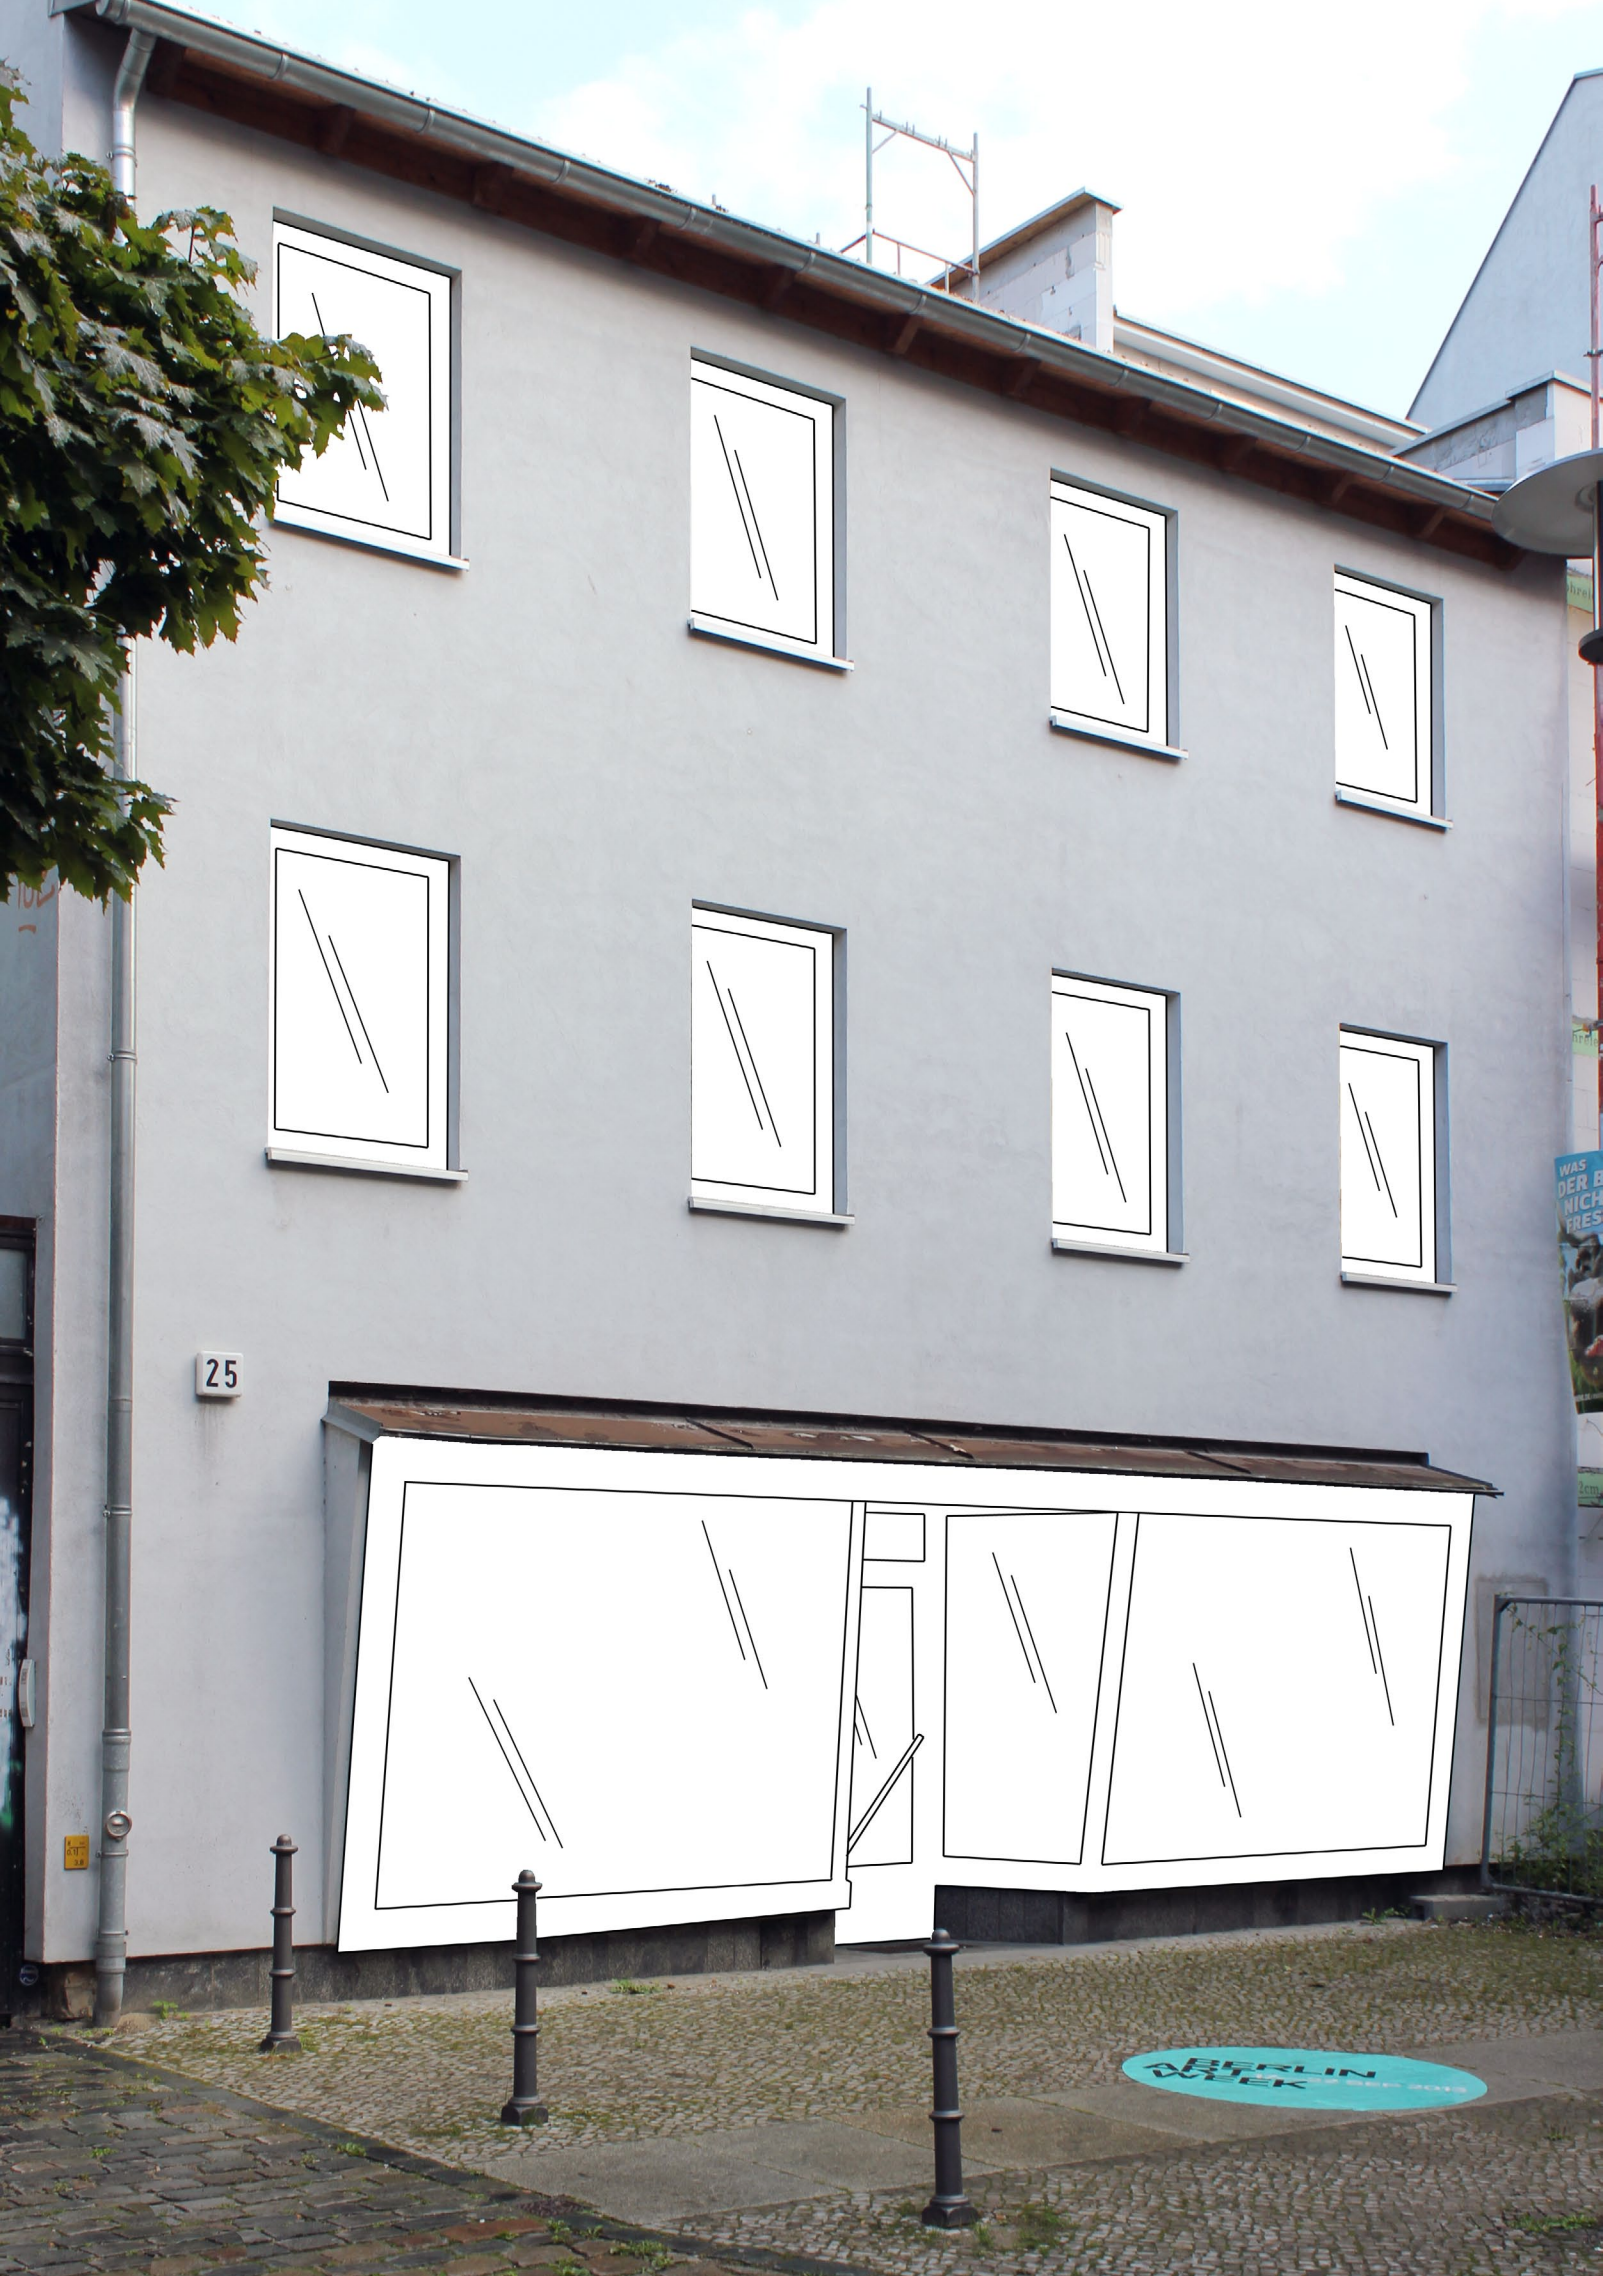

**ANYONE
ANYONE
VISITS THE
CLAY CLASS**

**DOOR
TO THE
CLAY CLASS**

GLASS TABLE ON A BOAT

P52

Handwritten signature or scribble, possibly containing the word "MAM" or similar characters, written in black ink on a white background.

APPEARANCE IN
SUPER SYSTEM

DEAD
ENDERS

DOUBLE SPRINGBOARD AND HANDRAILS

Sissy Circus

ÖFFNUNGSZEITEN
DO - SA 14 - 19 UHR
UND NACH VEREINBARUNG

GALERIE AXEL OBIGER

25

BERLIN
DIECK