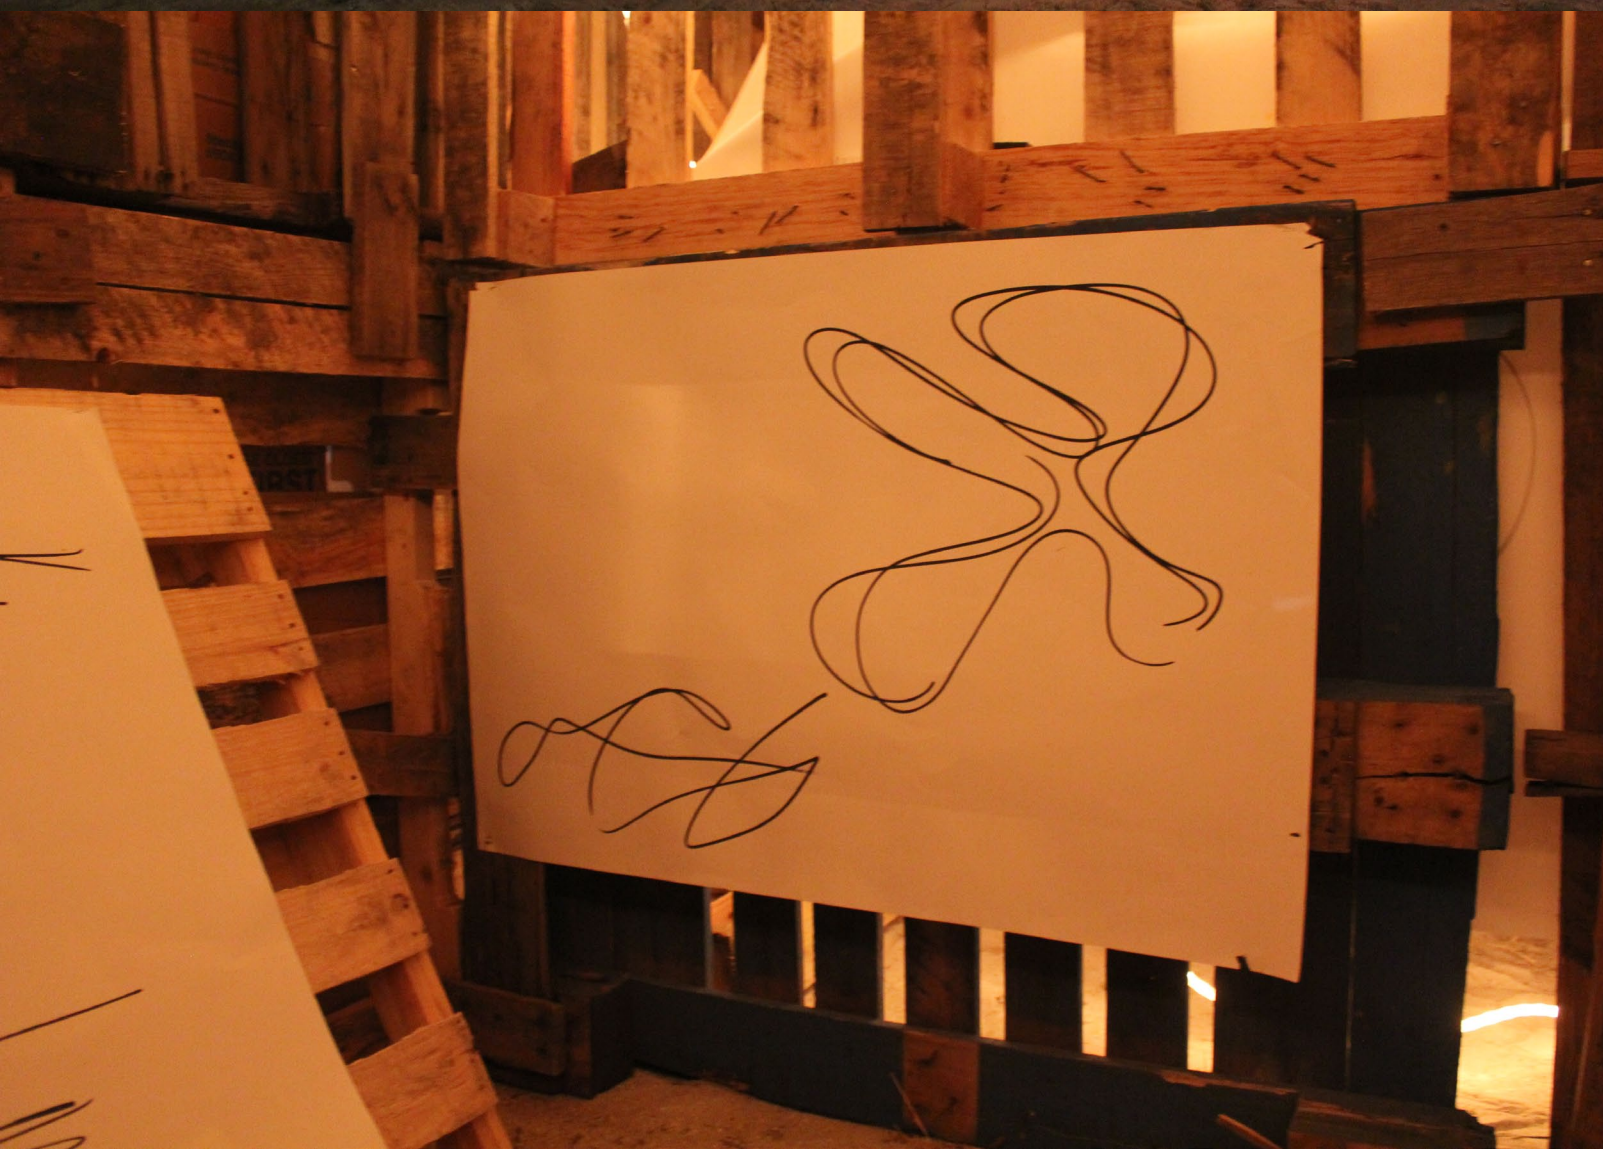

**ANYONE
ANYONE
VISITS THE
CLAY CLASS**

**DOOR
TO THE
CLAY CLASS**

GLASS TABLE ON A BOAT

P52

Handwritten signature or scribble, possibly containing the word "MAM" or similar characters, written in black ink on a white background.

Robert

APPEARANCE IN
SUPER SYSTEM

APPEA

FASHION
GOODS

KAYAK

RANCE IN SUPER SYSTEM

W
O
M
E
N

T
H
E
R
I
S
E
!

APPEARANCE IN
SUPER SYSTEM

DEAD
ENDERS

DOUBLE SPRINGBOARD AND HANDRAILS

Sissy Circus

ÖFFNUNGSZEITEN
DO - SA 14 - 19 UHR
UND NACH VEREINBARUNG

GALERIE AXEL OBIGER

25

BERLIN
DIECK