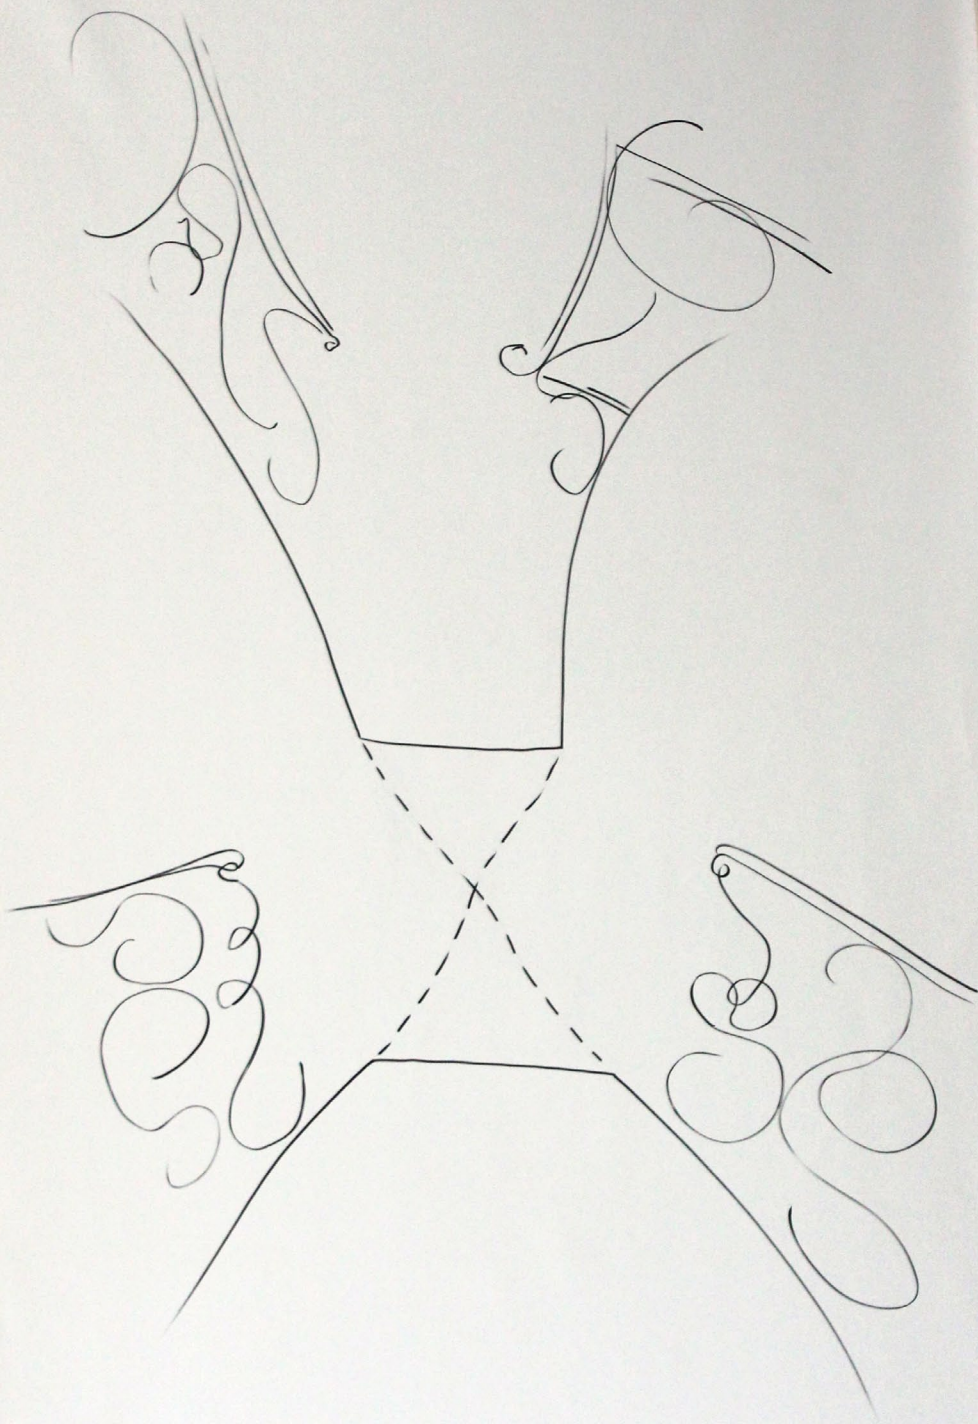

**ANYONE
ANYONE
VISITS THE
CLAY CLASS**

**DOOR
TO THE
CLAY CLASS**

GLASS TABLE ON A BOAT

P52

Handwritten signature or scribble, possibly containing the word "MAM" or similar characters, written in black ink on a white background.

APPEARANCE IN
SUPER SYSTEM

DEAD
ENDERS

DOUBLE SPRINGBOARD AND HANDRAILS

Sissy Circus

ÖFFNUNGSZEITEN
DO - SA 14 - 19 UHR
UND NACH VEREINBARUNG

GALERIE AXEL OBIGER

25

BERLIN
DIECK