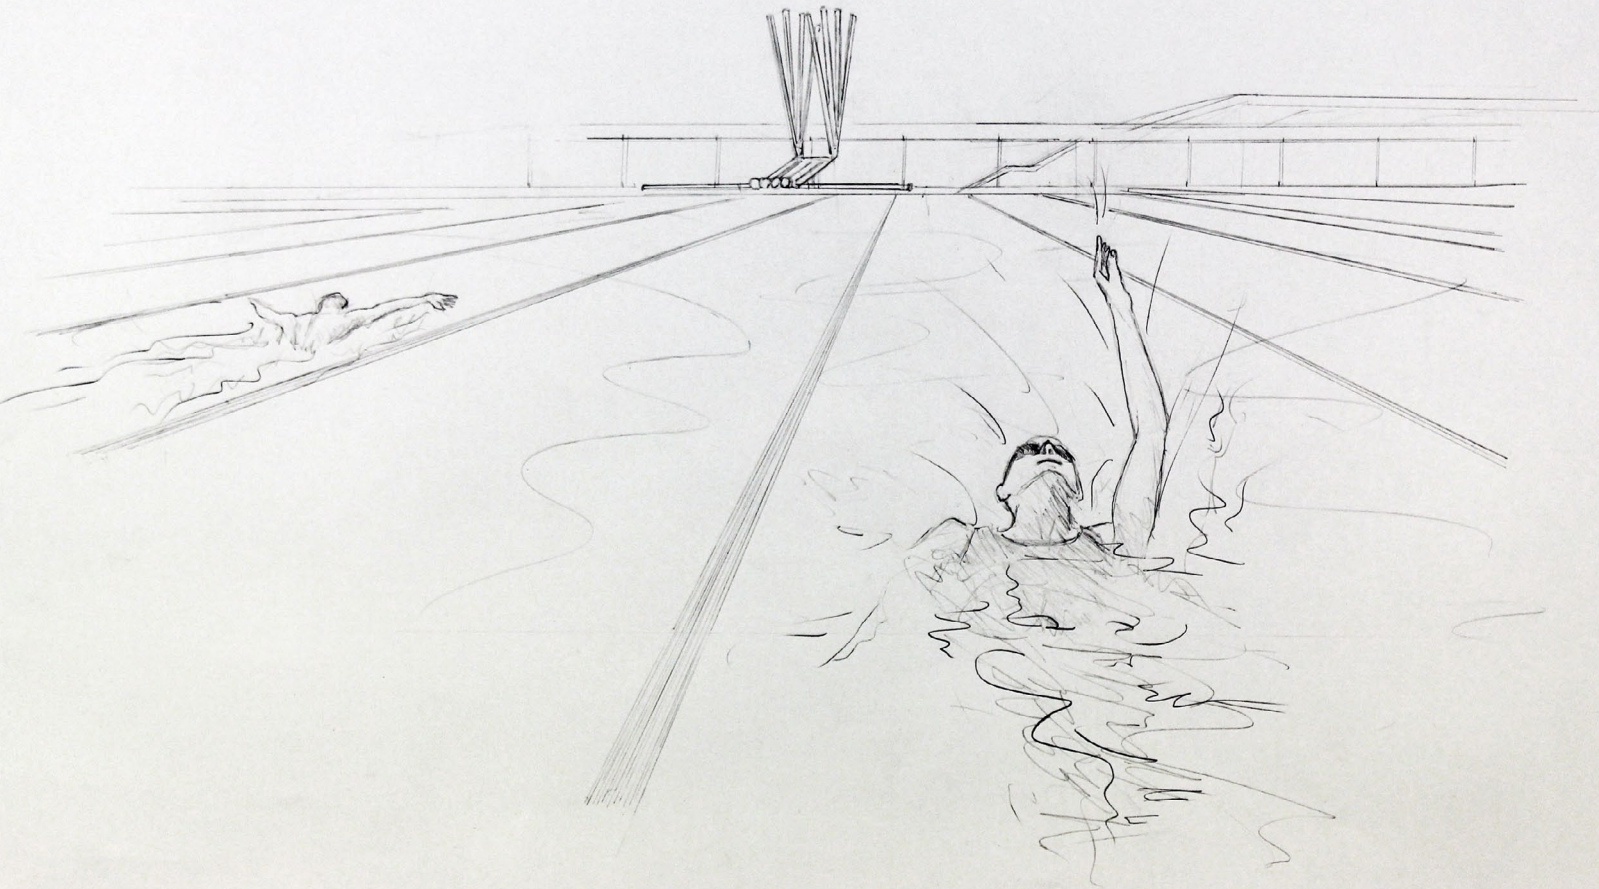

**ANYONE
ANYONE
VISITS THE
CLAY CLASS**

**DOOR
TO THE
CLAY CLASS**

GLASS TABLE ON A BOAT

P52

Handwritten signature or scribble, possibly containing the word "MAM" or similar characters, written in black ink on a white background.

Robert

APPEARANCE IN
SUPER SYSTEM

APPEA

FASHION
GOODS

KAYAK

RANCE IN SUPER SYSTEM

W
O
M
E
N

T
H
E
R
I
S
E
!

APPEARANCE IN
SUPER SYSTEM

DEAD
ENDERS

DOUBLE SPRINGBOARD AND HANDRAILS

Sissy Circus

ÖFFNUNGSZEITEN
DO - SA 14 - 19 UHR
UND NACH VEREINBARUNG

GALERIE AXEL OBIGER

25

BERLIN
DIECK