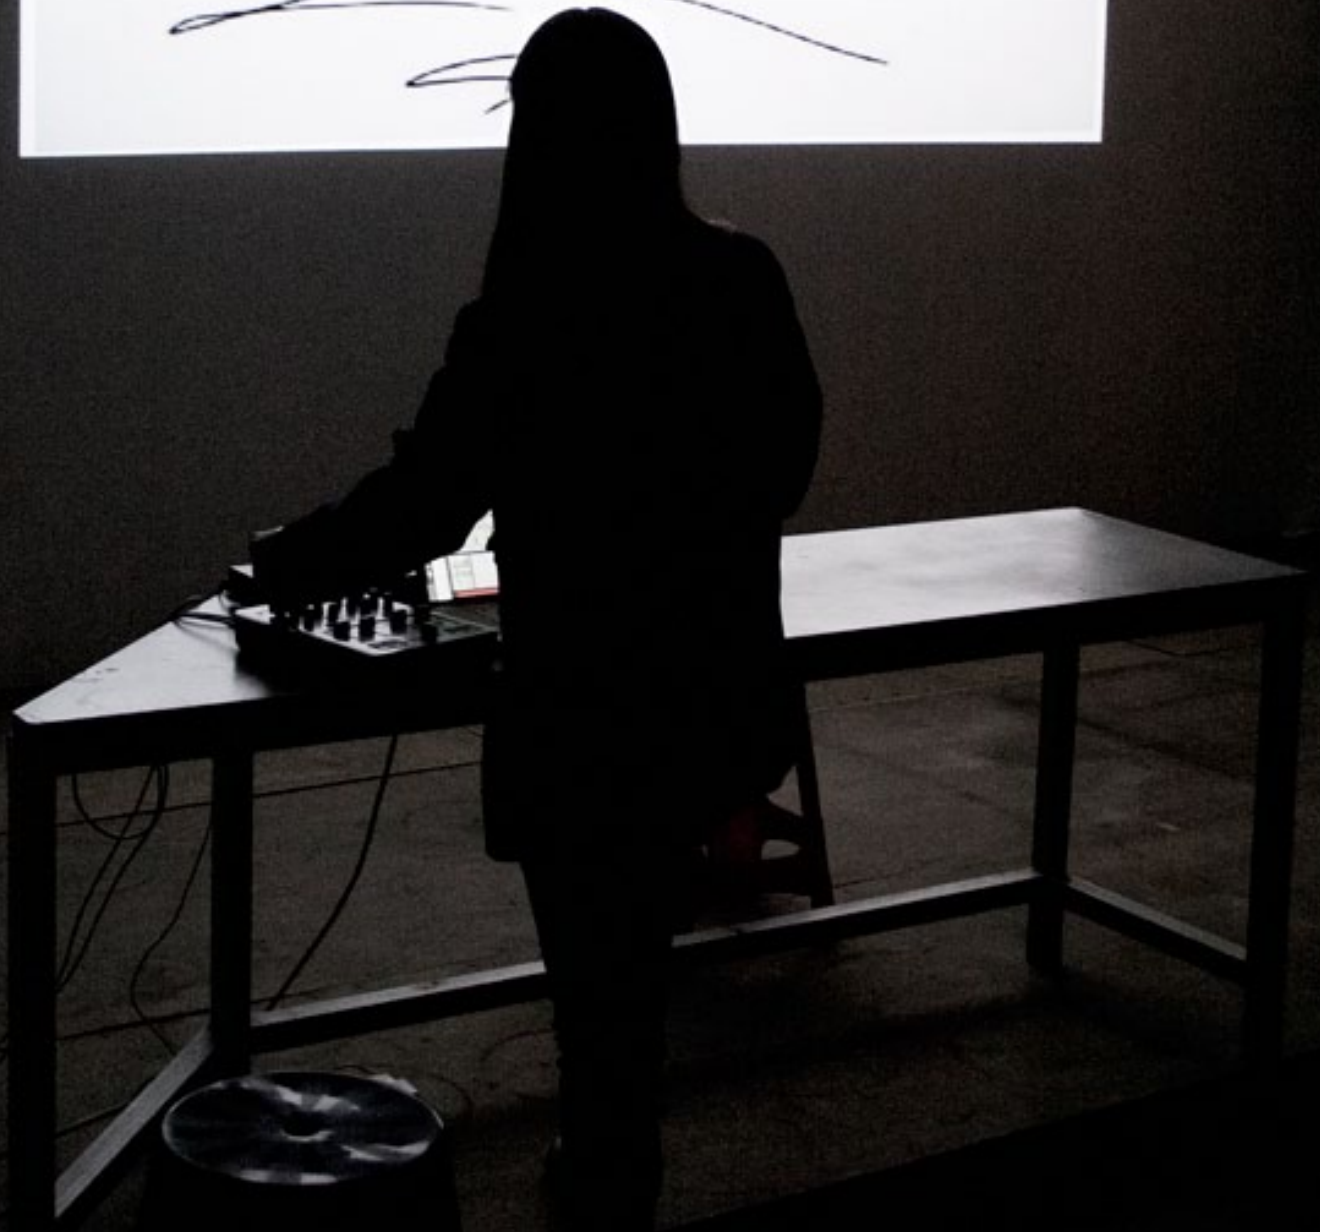

**ANYONE
ANYONE
VISITS THE
CLAY CLASS**

**DOOR
TO THE
CLAY CLASS**

GLASS TABLE ON A BOAT

P52

Handwritten signature or scribble, possibly containing the word "MAM" or similar characters, written in black ink on a white background.

APPEARANCE IN
SUPER SYSTEM

DEAD
ENDERS

DOUBLE SPRINGBOARD AND HANDRAILS

Sissy Circus

ÖFFNUNGSZEITEN
DO - SA 14 - 19 UHR
UND NACH VEREINBARUNG

GALERIE AXEL OBIGER

25

BERLIN
DIECK